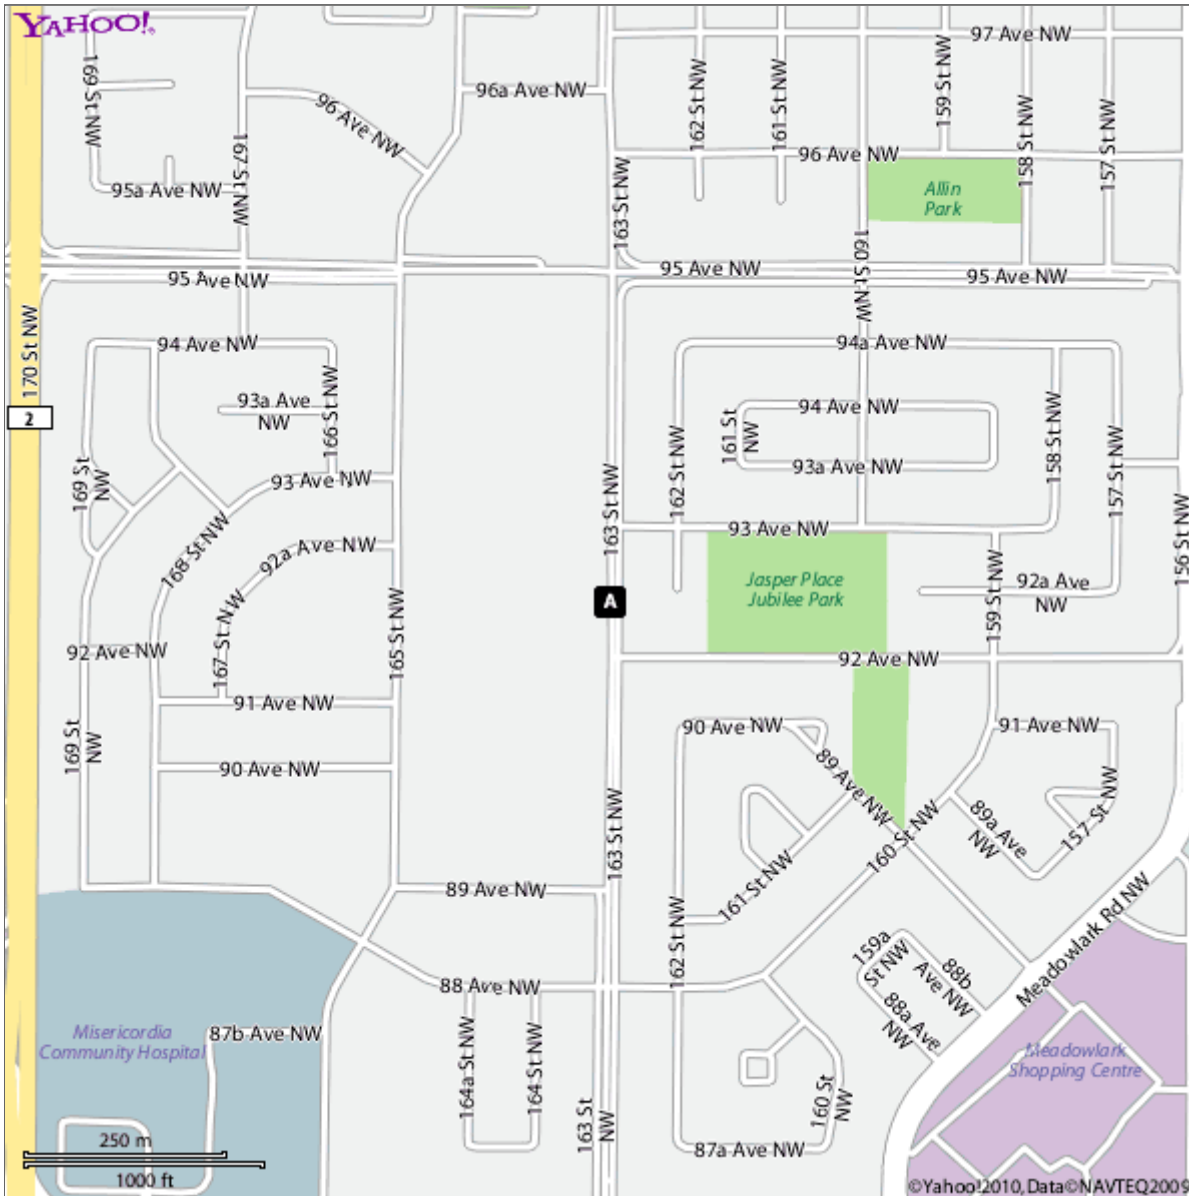

Map of 9240 163 St NW, Edmonton, AB T5R

When using any driving directions or map, it's a good idea to do a reality check and make sure the road still exists, watch out for construction, and follow all traffic safety precautions. This is only to be used as an aid in planning.